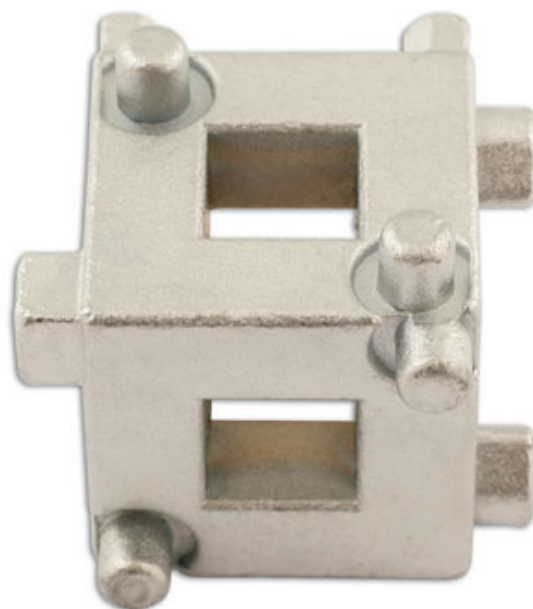

Brake Piston Cube 3/8"D

For rewinding calipers when servicing brakes

Additional Information

- Five pin patterns for a variety of vehicles.
- 3/8"D.
- Non-impact use.
- For disc brakes.
-

<http://lasertools.co.uk/product/5541>